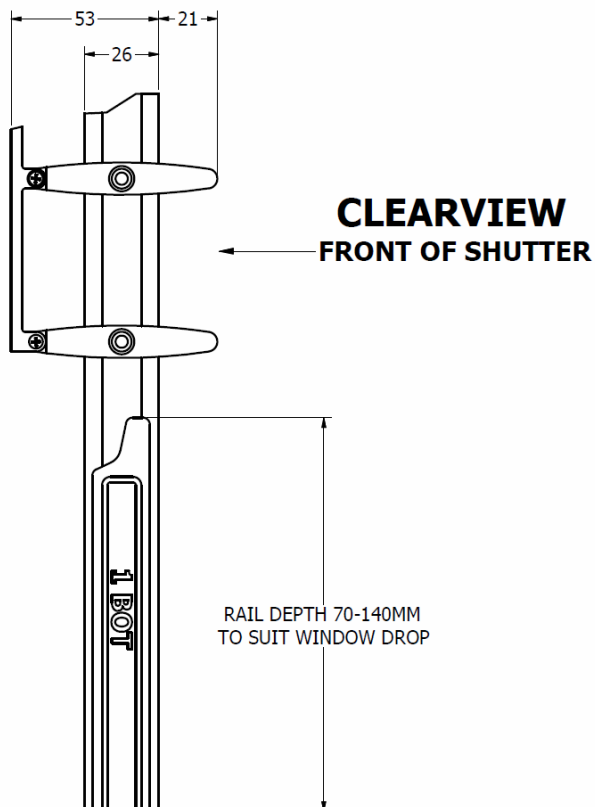

68MM ELIPTICAL BLADE CLEARANCE

90MM ELIPTICAL BLADE CLEARANCE