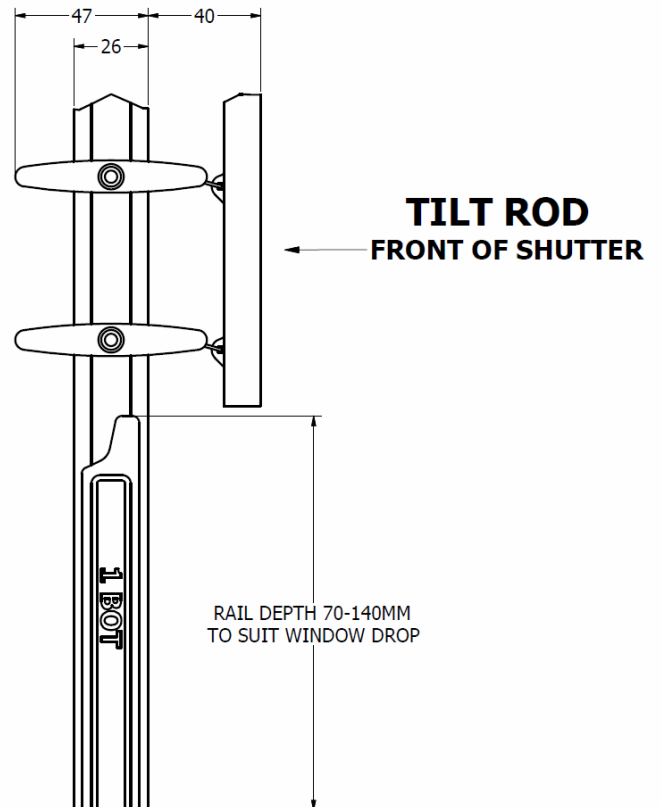

68MM ELIPTICAL BLADE CLEARANCE

90MM ELIPTICAL BLADE CLEARANCE