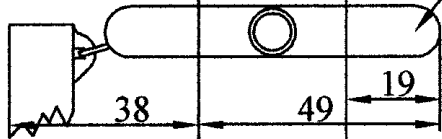

S
H
U
T
T
E
R
K
I
T
S

140 x 24 Top & Bottom Rail
(140 is Variable)

Rotation Bar

60 x 30 Stile

68 x 10 Flat Blade

84 x 10 Flat Blade

68 x 14 Elliptical Blade

90 x 15 Elliptical Blade

140 x 24 Top & Bottom Rail
(140 is Variable)

Front of Shutter