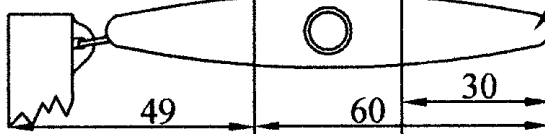

S
H
U
T
T
E
R
K
I
T
S

140 x 24 Top & Bottom Rail
(140 is Variable)

Rotation Bar

60 x 30 Stile

68 x 10 Flat Blade

84 x 10 Flat Blade

68 x 14 Elliptical Blade

90 x 15 Elliptical Blade

140 x 24 Top & Bottom Rail
(140 is Variable)

Front of Shutter