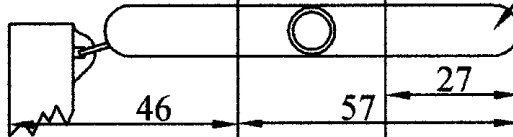

S
H
U
T
T
E
R
K
I
T
S

140 x 24 Top & Bottom Rail
(140 is Variable)

Rotation Bar

60 x 30 Stile

68 x 10 Flat Blade

84 x 10 Flat Blade

68 x 14 Elliptical Blade

90 x 15 Elliptical Blade

140 x 24 Top & Bottom Rail
(140 is Variable)

Front of Shutter