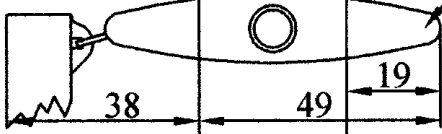

S
H
U
T
T
E
R
K
I
T
S

140 x 24 Top & Bottom Rail
(140 is Variable)

Rotation Bar

60 x 30 Stile

68 x 10 Flat Blade

84 x 10 Flat Blade

68 x 14 Elliptical Blade

90 x 15 Elliptical Blade

140 x 24 Top & Bottom Rail
(140 is Variable)

Front of Shutter